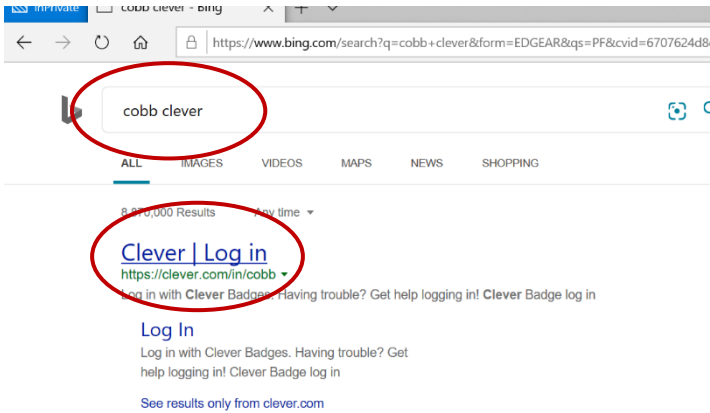

How to Access Clever from Home

Using Bing or Google search for "cobb clever"

Or click here- <https://clever.com/in/cobb>

Click on **Log in with Active Directory**

Sign in using your Microsoft Login:

Username: Firstname.Lastname
or
Firstname.Lastname@students.cobbk12.org