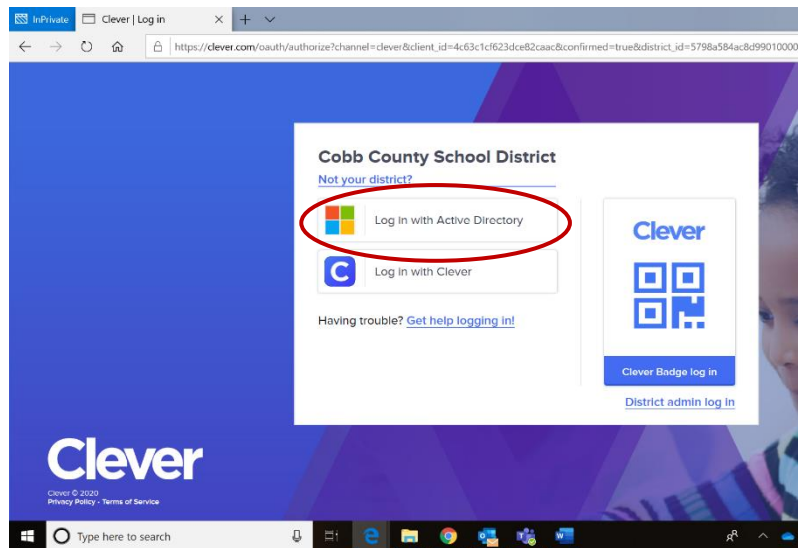

How to Access Clever from Home

Using Bing or Google search for "cobb clever"

Or click here- <https://clever.com/in/cobb>

Click on **Log in with Active Directory**

Sign in using your Microsoft Login:

Username: Firstname.Lastname
or
Firstname.Lastname@students.cobbk12.org