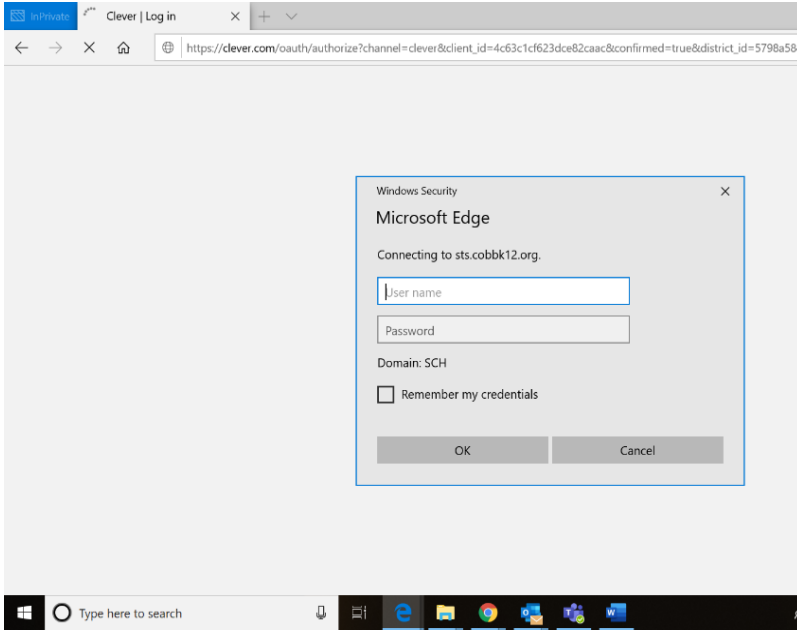

If you see this screen, use the same Microsoft Login instructions (above).